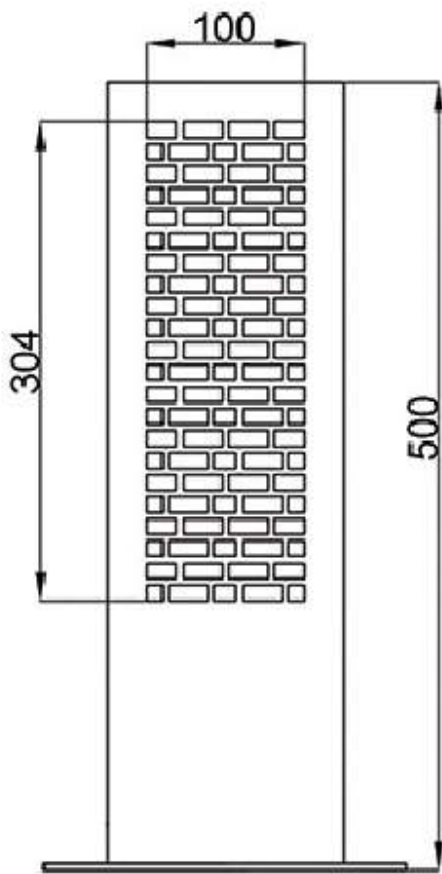

Anil / آنیل
Bollard / پستل