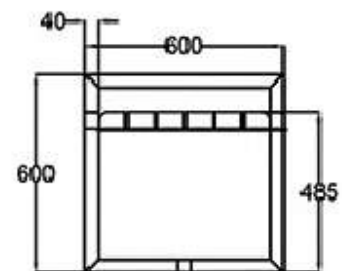

Hima / هیمما