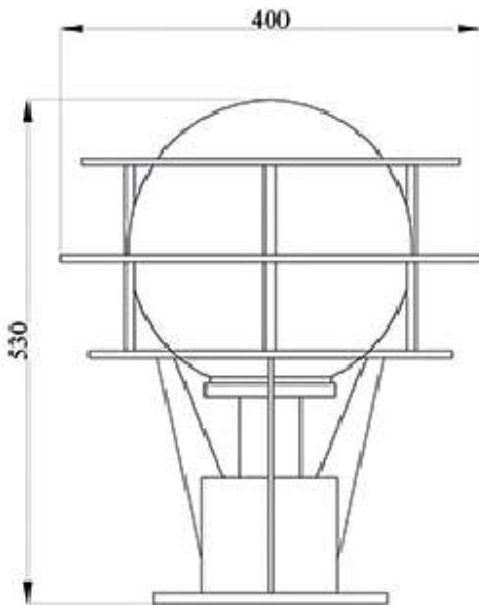

Sepehr / سپهر
Bollard / چمنی