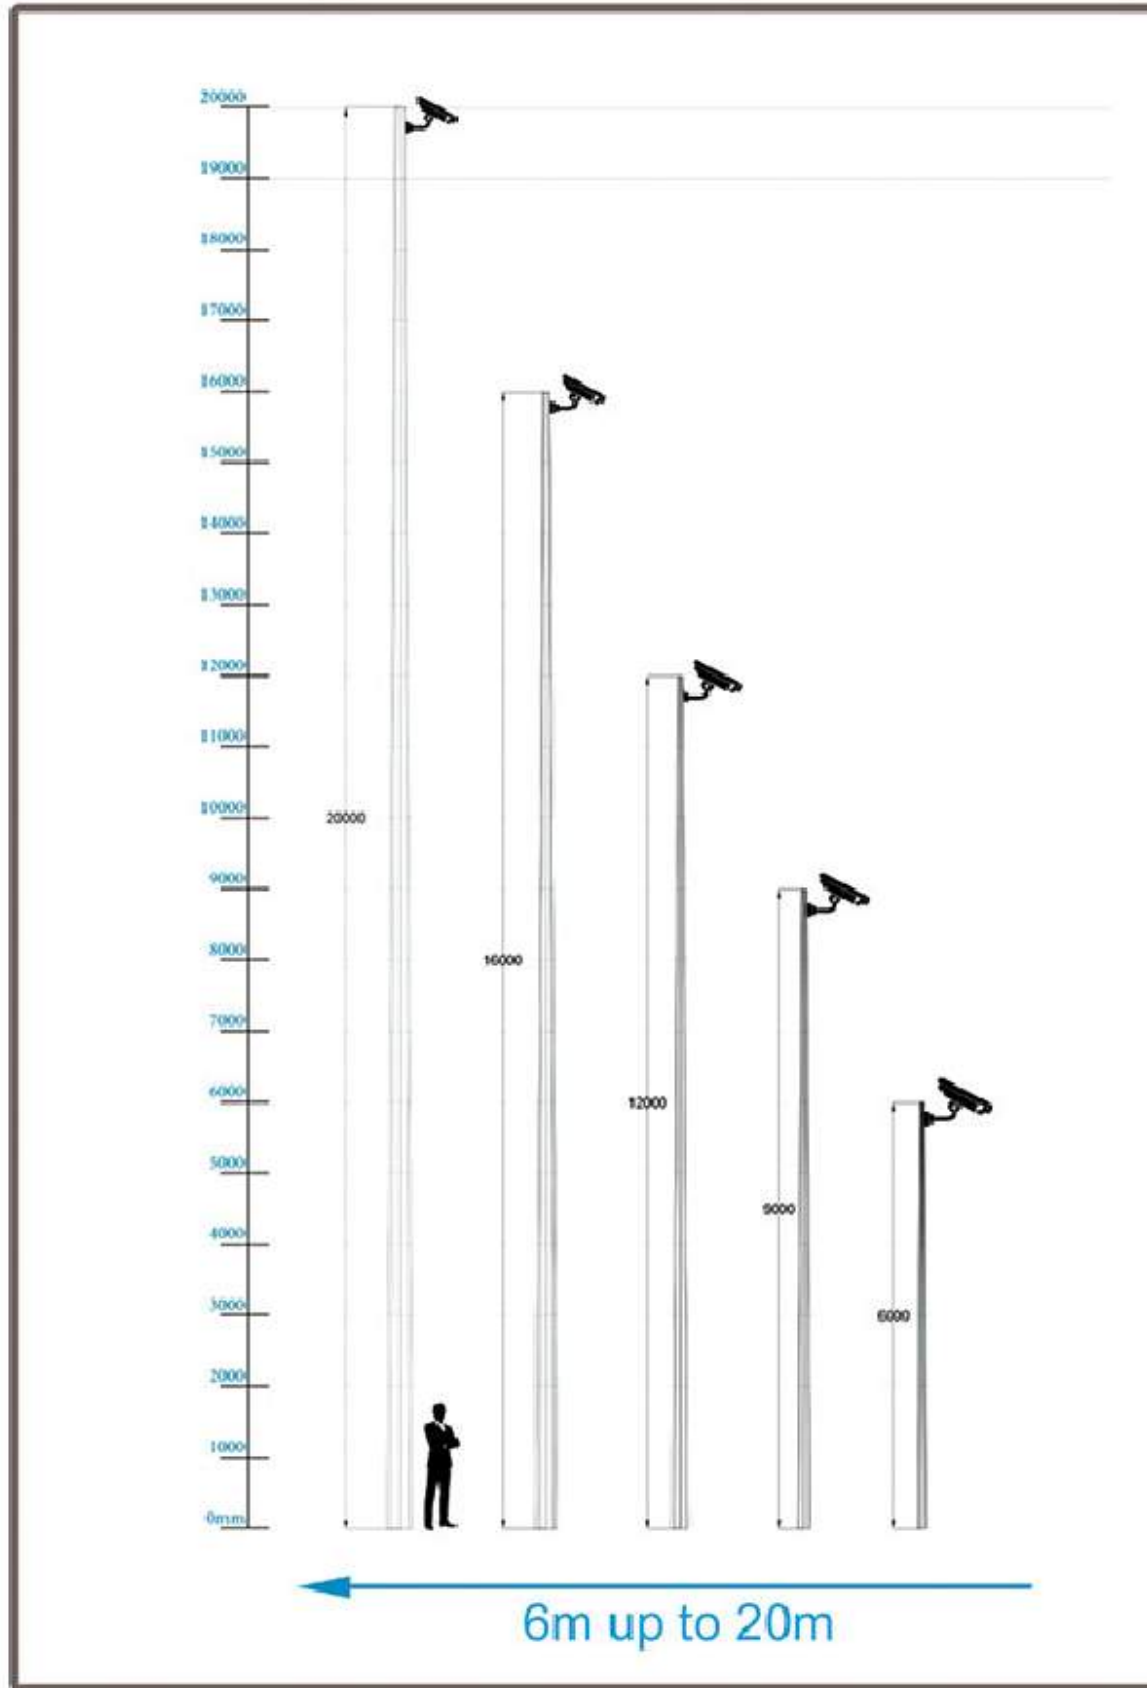

برج نوری / Tower Lighting

Height	Number of projectors	Manual/ Electric	High diameter	Low diameter	Thickness
9 m	6*400w	Manual	130	275	3
12m	4*400w	Electric	160	330	3
12m	6*400w	Electric	180	340	4
12m	12*400w	Electric	290	520	3
15m	6*400w	Manual	180	300	4
15m	12*400w	Electric	180	340	3
16m	8*400w	Electric	240	450	4
16m	8*400w	Electric	180	480	4
18m	12*400w	Electric	240	480	4
24m	24*200w	Electric	250	600	5-4
30m	16*400w	Electric	220	670	4-4-3