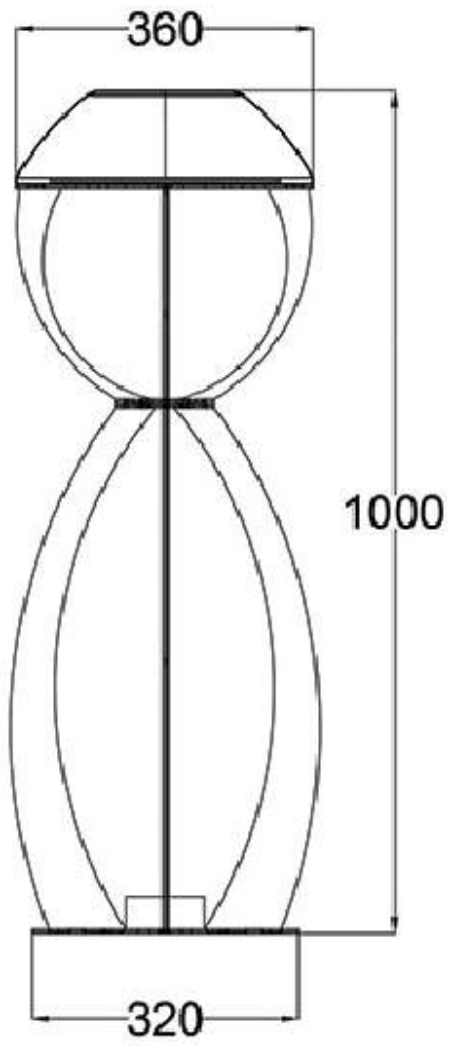

ديان / Diyan
چمبي / Bollard