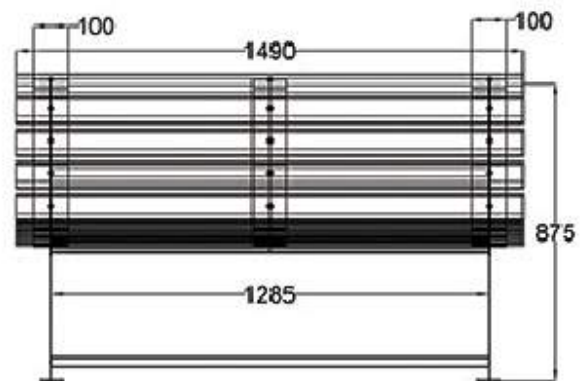

Zhoupiter / ژوپیتتر