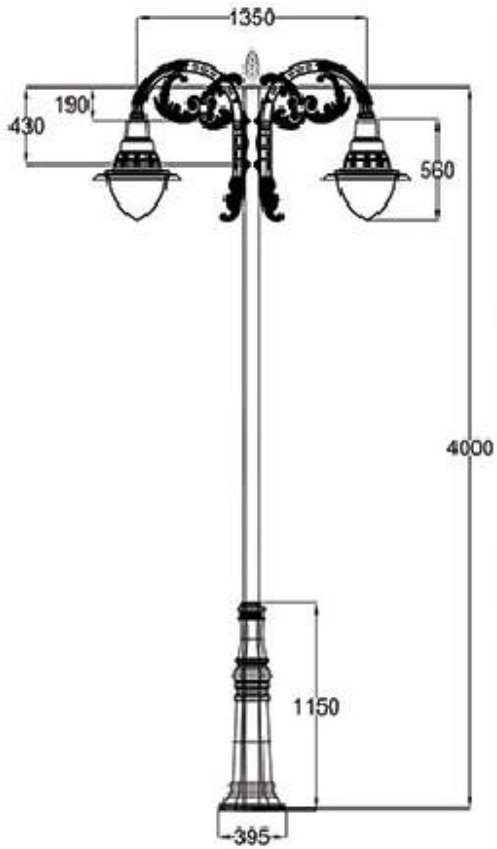

دلاریس / Delaris
پارک / Park