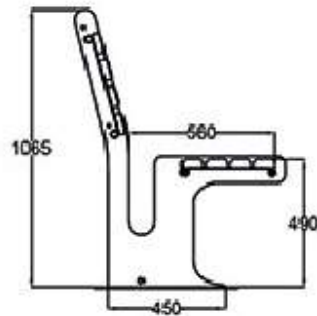

Orkideh / ارگیده