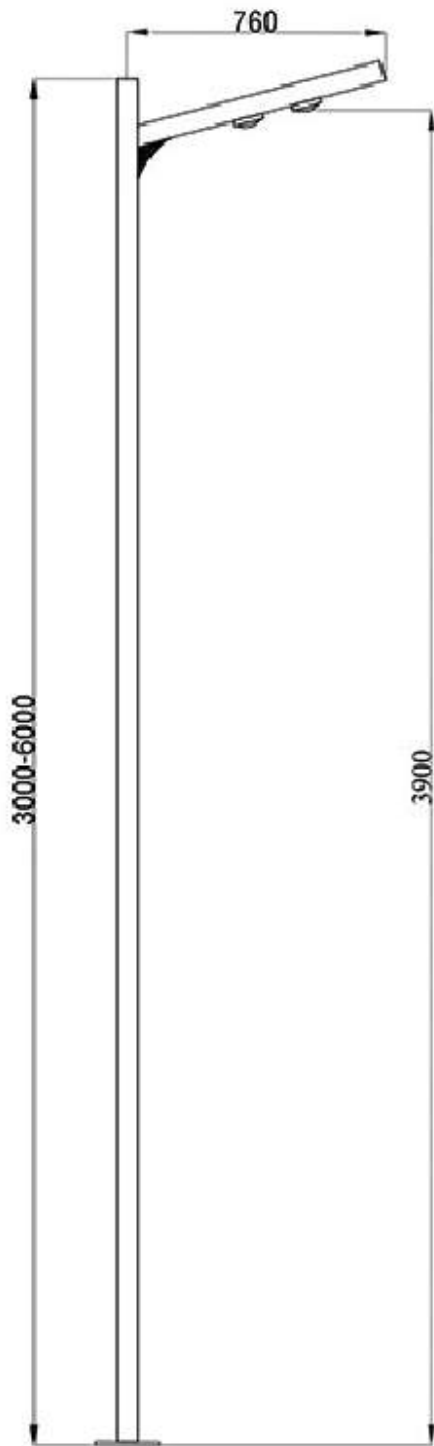

Zenous / زنوس
Street & Park / پارک و خیابانی