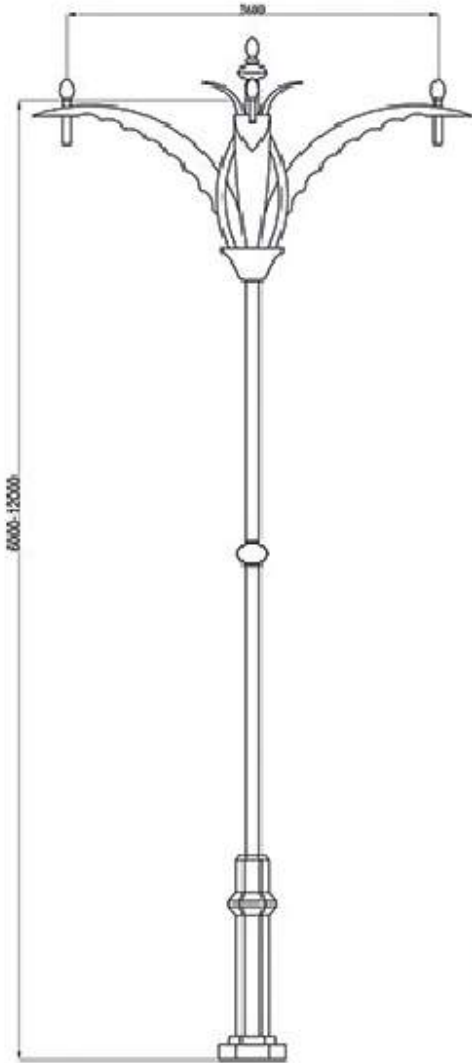

نخل / Nakhl
خیابانی / Street