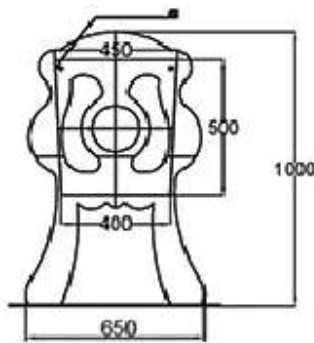

Soheil / سهیل