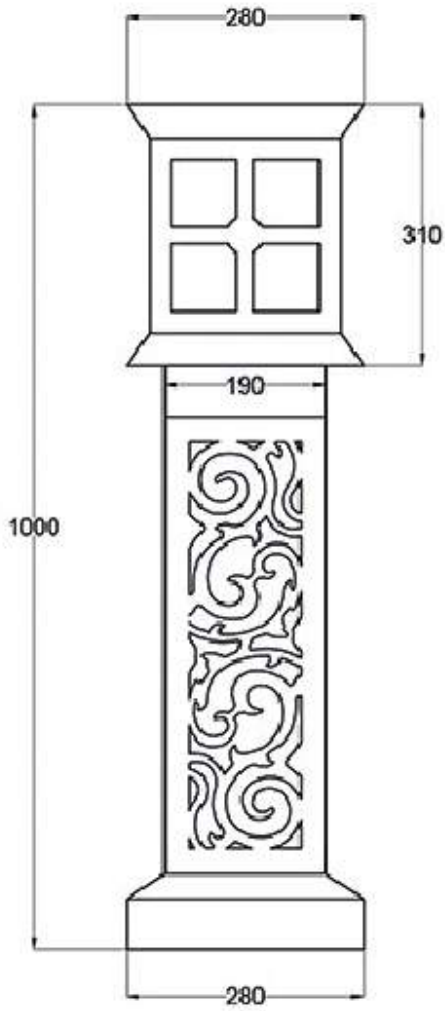

آیلا / Aila
چمن / Bollard