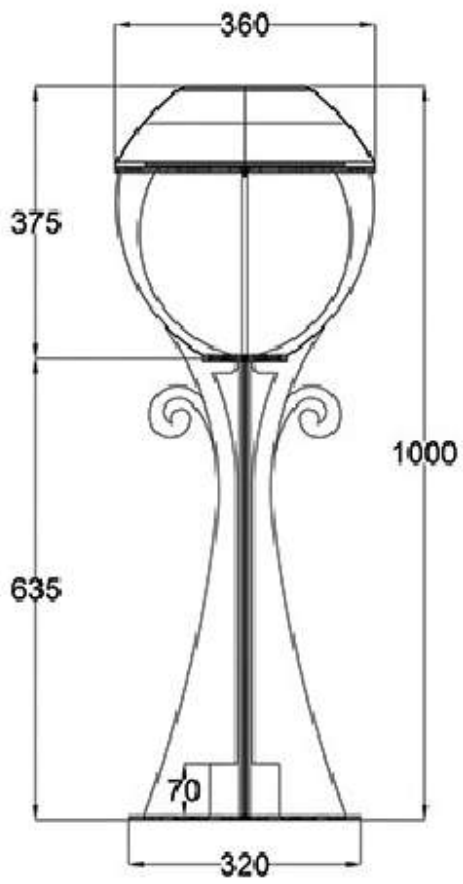

آونگ / Avang
چمنی / Bollard