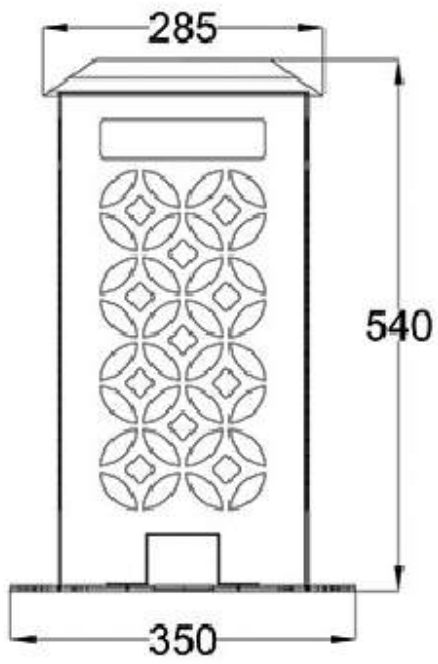

باتیس / Batis
Bollard / چمن