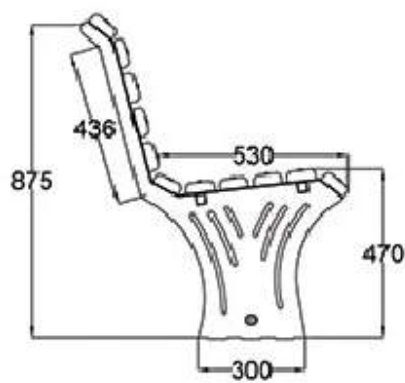

Zhoupiter / ژوپیتتر