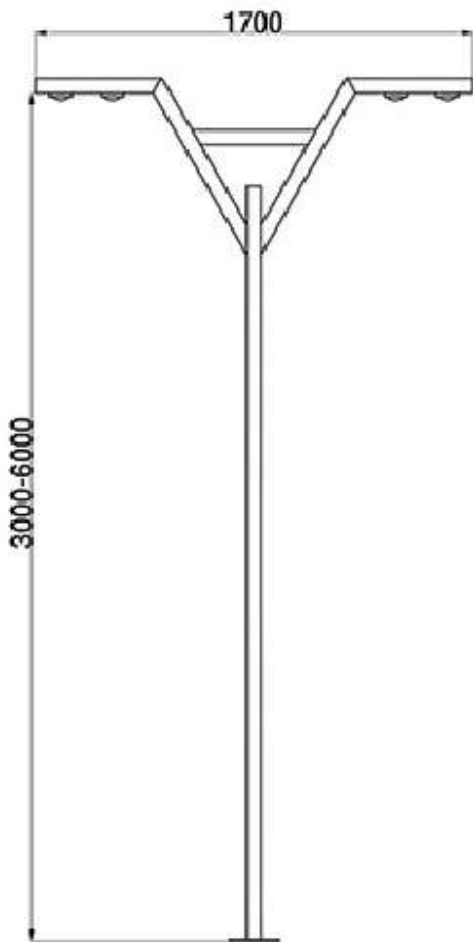

تایطان / Taytan
پارک و خیابانی / Street & Park