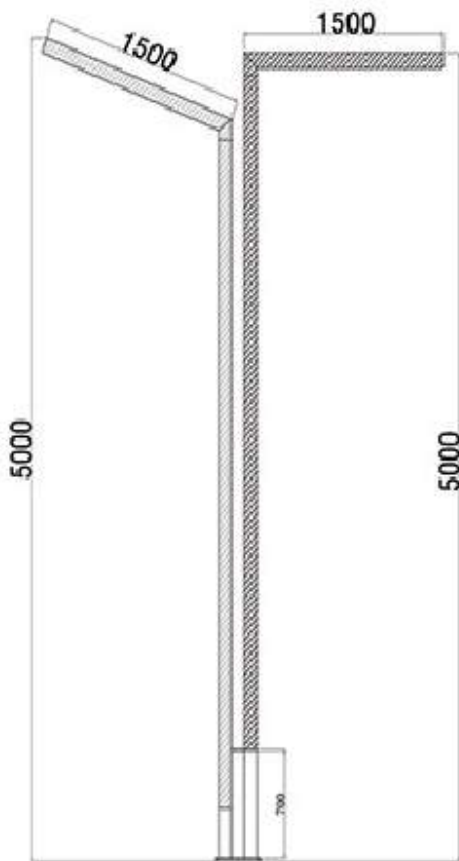

Mantis / مانتیس
Pärk / پارک